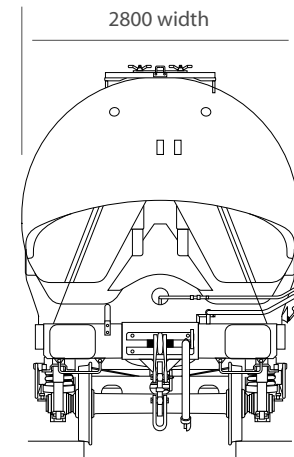

12789 over tank

6100 between filler hatch centres

2800 width

3810 overall height

8800 bogie centres

12640 over headstocks

13840 over buffers