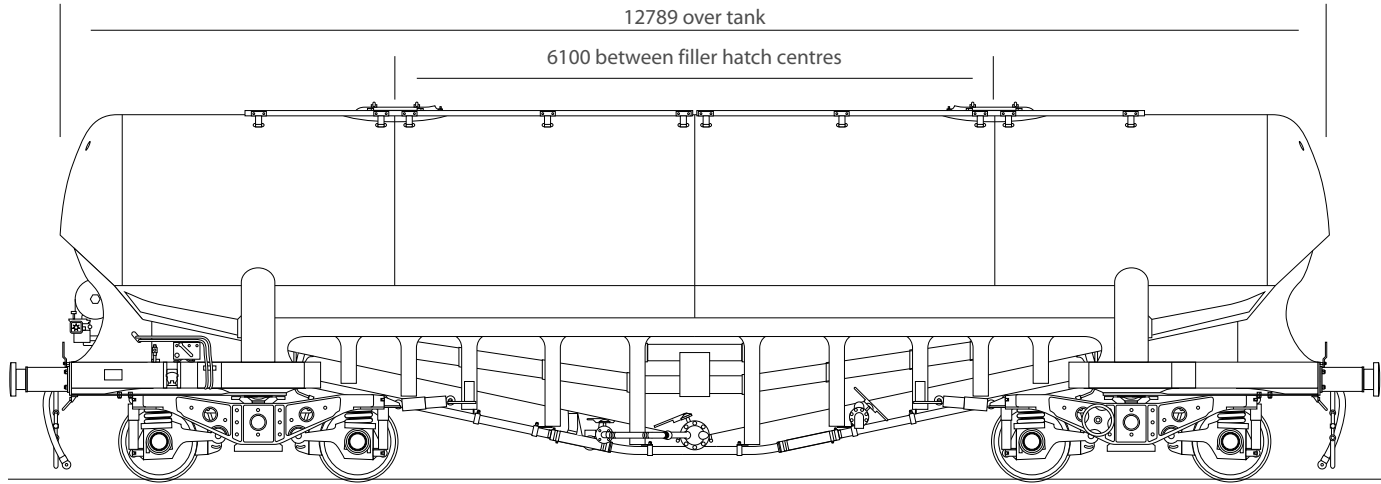

12789 over tank

6100 between filler hatch centres

2800 width

3810 overall height

8800 bogie centres

12640 over headstocks

13840 over buffers