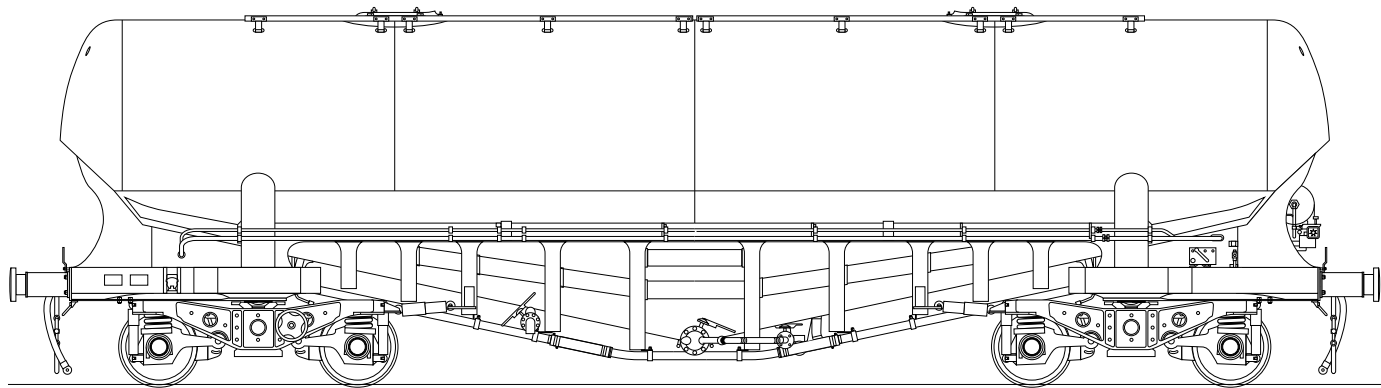

12789 over tank

6100 between filler hatch centres

2800 width

3810 overall height

8800 bogie centres

12640 over headstocks

13840 over buffers