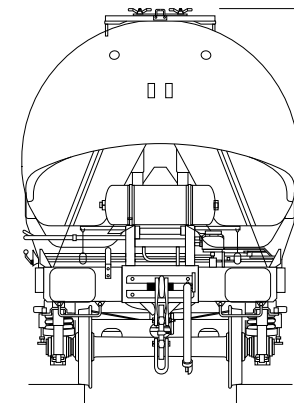

12789 over tank

6100 between filler hatch centres

2800 width

3810 overall height

8800 bogie centres

12640 over headstocks

13840 over buffers