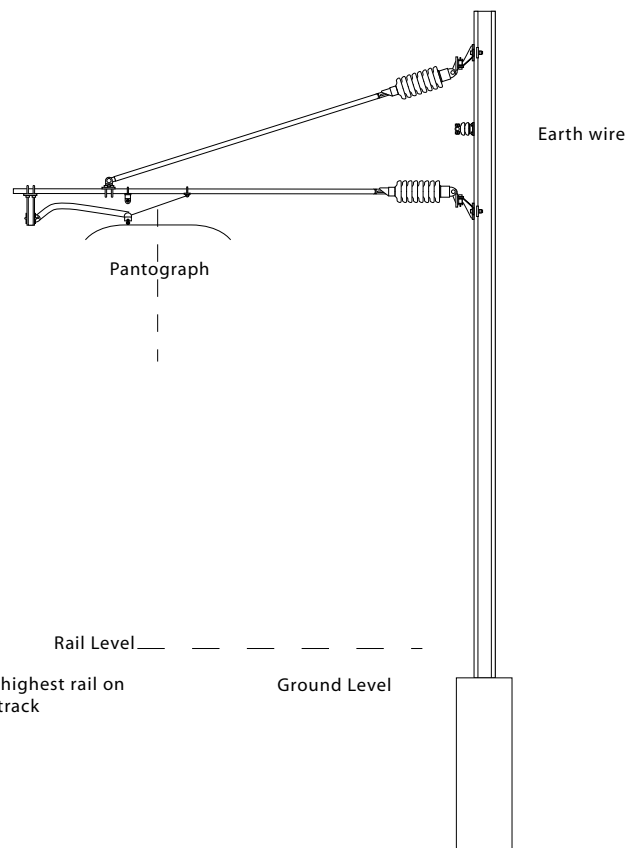

Standard Mk1 25KV OLE mast
(pull off registration)
Set at working minimal height of 4190mm

Standard Mk1 25KV OLE mast
(push off registration)
Set at working minimal height of 4190mm

Note masts are not drawn at correct spacing
from each other as this is highly variable

 scale 4mm:1ft

© 2006 Jim Smith-Wright