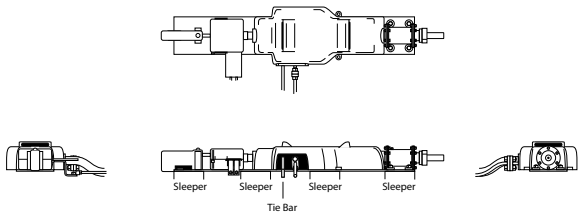

## Westinghouse electro pneumatic point switch machine

Note - No dimensions - drawing is a best guess based on sleeper spacing.

 scale 4mm:1ft

© 2006 Jim Smith-Wright