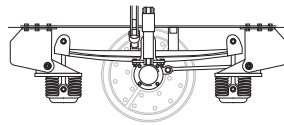

### FAT23 SUSPENSION

Wagon  
outer  
end

Brake gear omitted for clarity  
SCALE 1:76.2 (4mm:1ft)  
© 2006 Jim Smith-Wright